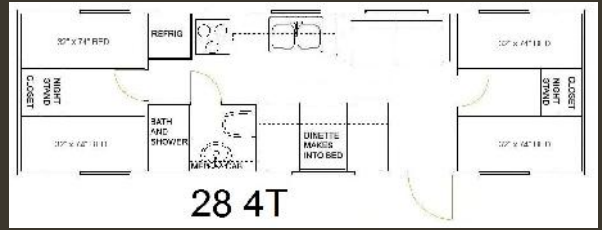

ALLEN CAMPER MFG. CO., INC.

*Specialty Trailers
Floor Plans*

Made to Order

Office Trailer
Office - Sleeping Trailer
Bunkhouse Trailer

Allen Camper Manufacturing Co. is family owned and operated, and for over 55 years has been manufacturing quality, dependable recreational vehicles. It is not just a RV, but family pride and experience that you will be pulling down the road.

Buy with confidence.

Specialty Trailer Floor Plans

8'x14' Bath House

28 4T

265 Office

28' Office

32 WL

8'x36' Front Office

8'x40' 2 Bedroom

8'x44' Front Office

8'x44' Front Office w/Rear Bunks

8'x44' w/Full Size Bunks

8'x44' w/6 Bunks

8'x44' w/8 Bunks