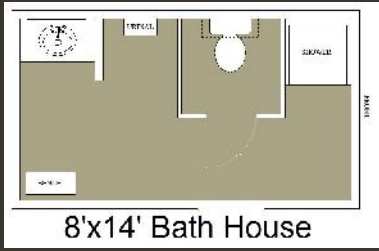

Buy with confidence.

Specialty Trailer Floor Plans

8'x14' Bath House

28 4T

265 Office

28' Office

32 WL

8'x36' Front Office

8'x40' 2 Bedroom

8'x44' Front Office

8'x44' Front Office w/Rear Bunks

8'x44' w/Full Size Bunks

8'x44' w/6 Bunks

8'x44' w/8 Bunks