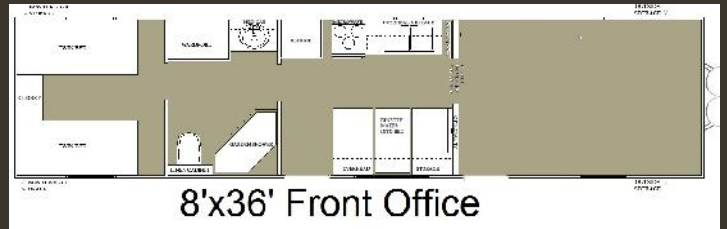

Buy with confidence.

Specialty Trailer Floor Plans

8'x14' Bath House

28 4T

265 Office

28' Office

32 WL

8'x36' Front Office

8'x40' 2 Bedroom

8'x44' Front Office

8'x44' Front Office w/Rear Bunks

8'x44' w/Full Size Bunks

8'x44' w/6 Bunks

8'x44' w/8 Bunks