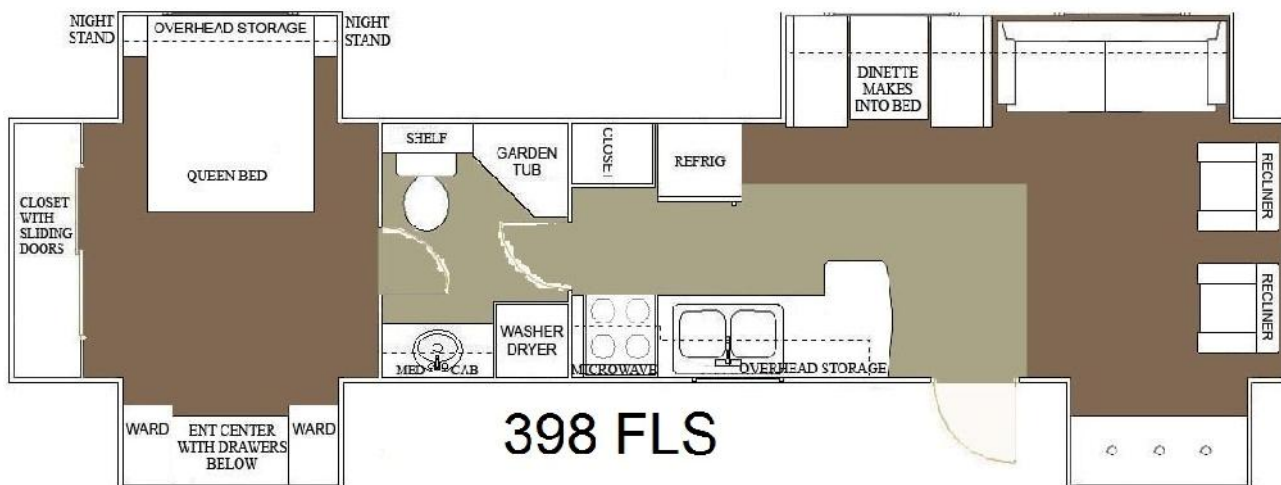

ALLEN CAMPER MFG. CO.

398 FLS

398 FLS

398 FLS Travel Trailer Specifications

Gross vehicle weight rating	13500
Dry hitch weight	1600
Unloaded vehicle weight	9290
Cargo carrying capacity	4210
Exterior length	44'
Exterior width	8'
Exterior height	11'
Fresh water system	42
Gray water holding tank	38
Black water holding tank	38
Refrigerator	6'
Propane tank LPG	15 gal