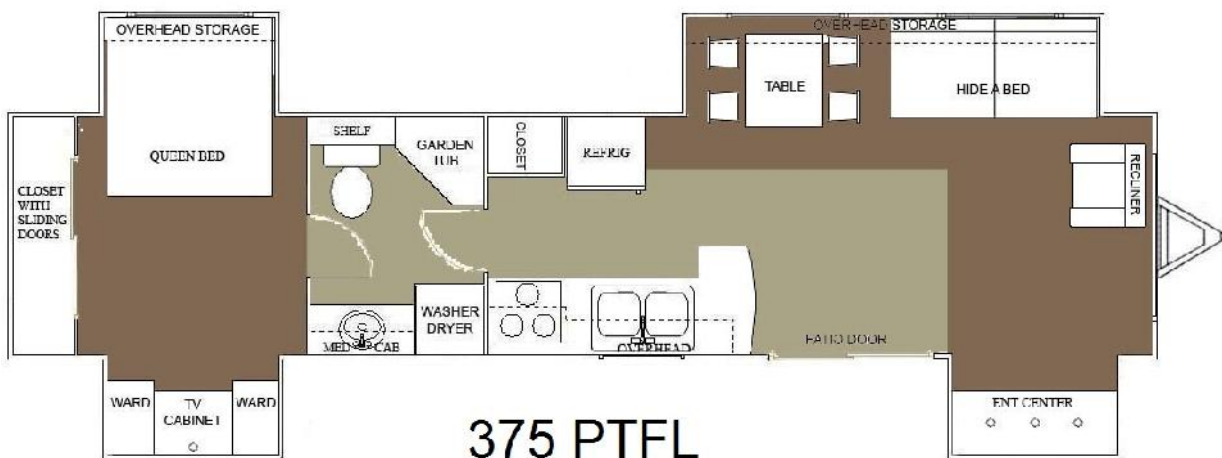

375 PTFL

375 PTFL

375 PTFL Park Model Specifications

Gross vehicle weight rating	1350
Dry hitch weight	1600
Unloaded vehicle weight	8925
Cargo carrying capacity	4575
Exterior length	41'6"
Exterior width	8'
Exterior height	11'

Phone: 580-857-2413
Fax: 580-857-2414

29981 State Hwy 1 East
Allen, OK 74825

www.allencampmfg.com
info@allencampmfg.com