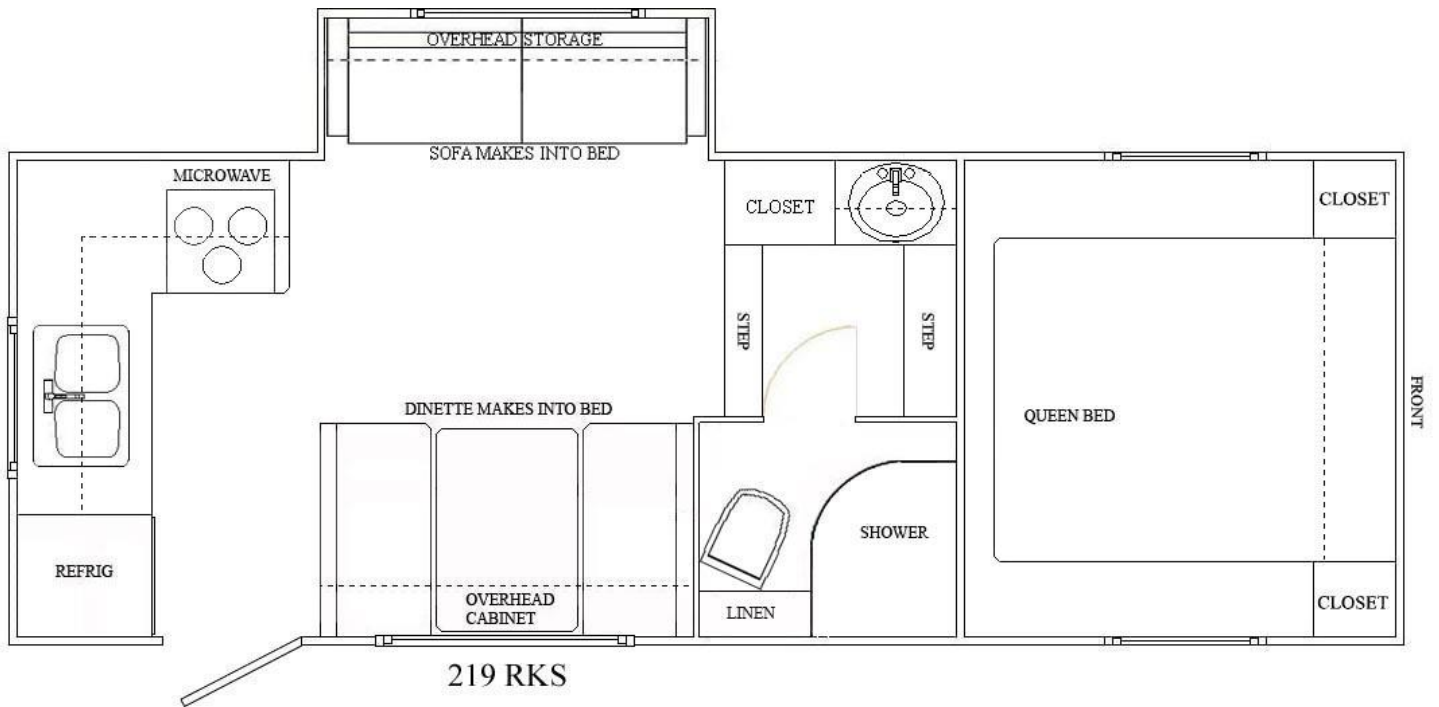

Allen Camper Mfg. Co., Inc.
29981 State Hwy 1 East
Allen, OK 74825

Phone: 580-857-2413 Fax: 580-857-2414

Web <http://www.allencampermfg.com>

Email: info@allencampermfg.com

Idle-Time 219 RKS