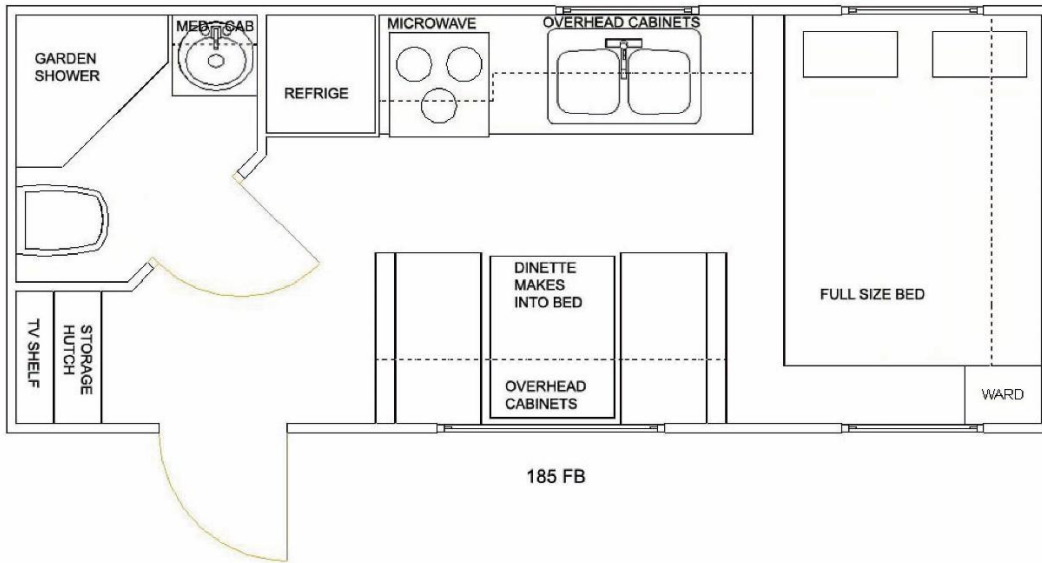

**Idle-Time 185 FB**

Standard Features

10 Gallon LPG Bottle	15" Radial Tires
20,000 BTU Furnace	3 Burner Oven
5' Gas/Elec Refrigerator	6 Gallon Gas/ Electric Water Heater
Air Conditioner	Deluxe Roll Out Awning
One Piece Metal Roof	Cable TV Hookup
Double Stainless Steel Sink	Dual Holding Tanks
Fresh Water Toilet	Microwave Oven
Spare Tire & Wheel	TV Antenna

Specifications

Hitch Weight	350 lbs
Ship Weight	3350 lbs
GVWR	4400 lbs
Cargo Capacity	1050 lbs

Tire Size	205/75R15
Exterior Length	21'
Exterior Height	10'
Exterior Width	7' 7"

Interior Height	6' 4"
Gray Water Capacity	34 Gallons
Black Water Capacity	30 Gallons
Fresh Water Capacity	30 Gallons