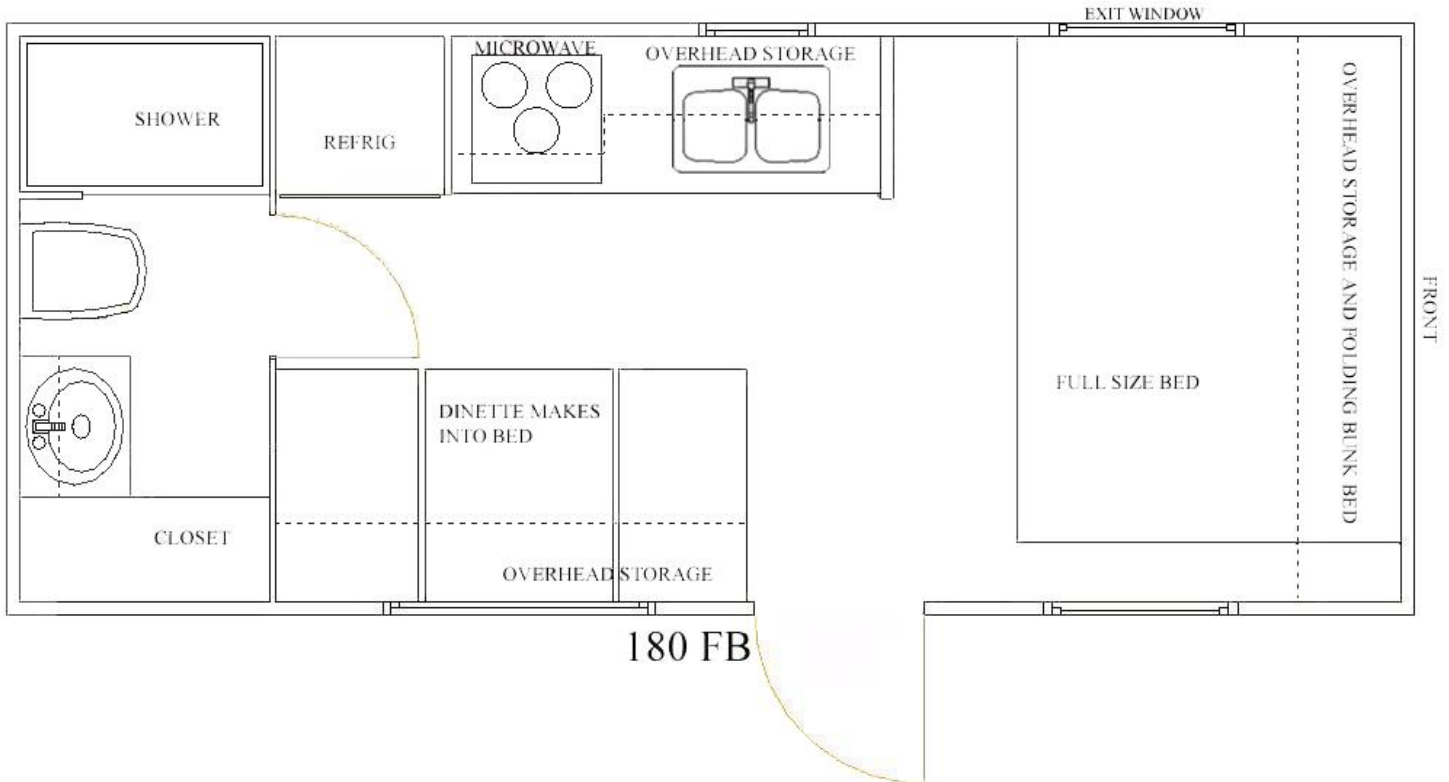

Idle-Time 180 FB

Standard Features

10 Gallon LPG Bottle	15" Radial Tires
20,000 BTU Furnace	3 Burner Oven
5' Gas/Elec Refrigerator	6 Gallon Gas/ Electric Water Heater
Air Conditioner	Deluxe Roll Out Awning
One Piece Metal Roof	Cable TV Hookup
Double Stainless-Steel Sink	Dual Holding Tanks
Fresh Water Toilet	Microwave Oven
Spare Tire & Wheel	TV Antenna

Specifications

Hitch Weight	350 lbs
Ship Weight w/ Standard Features	2,800 lbs
GVWR	4,400 lbs
Cargo Capacity	1,050 lbs

Tire Size	205/75R15
Exterior Length	21'
Exterior Height	10'
Exterior Width	7' 7"

Interior Height	6' 4"
Gray Water Capacity	34 Gallons
Black Water Capacity	30 Gallons
Fresh Water Capacity	30 Gallons